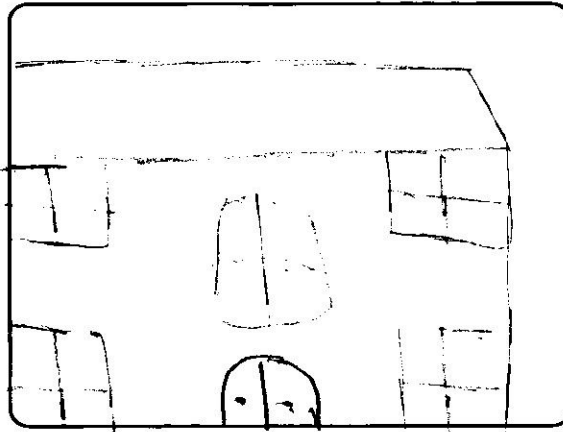

Frame No.

8

Duration

17(s)