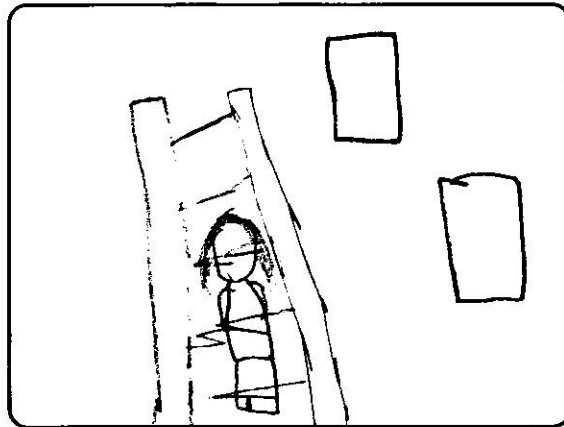

Frame No.

11

Duration